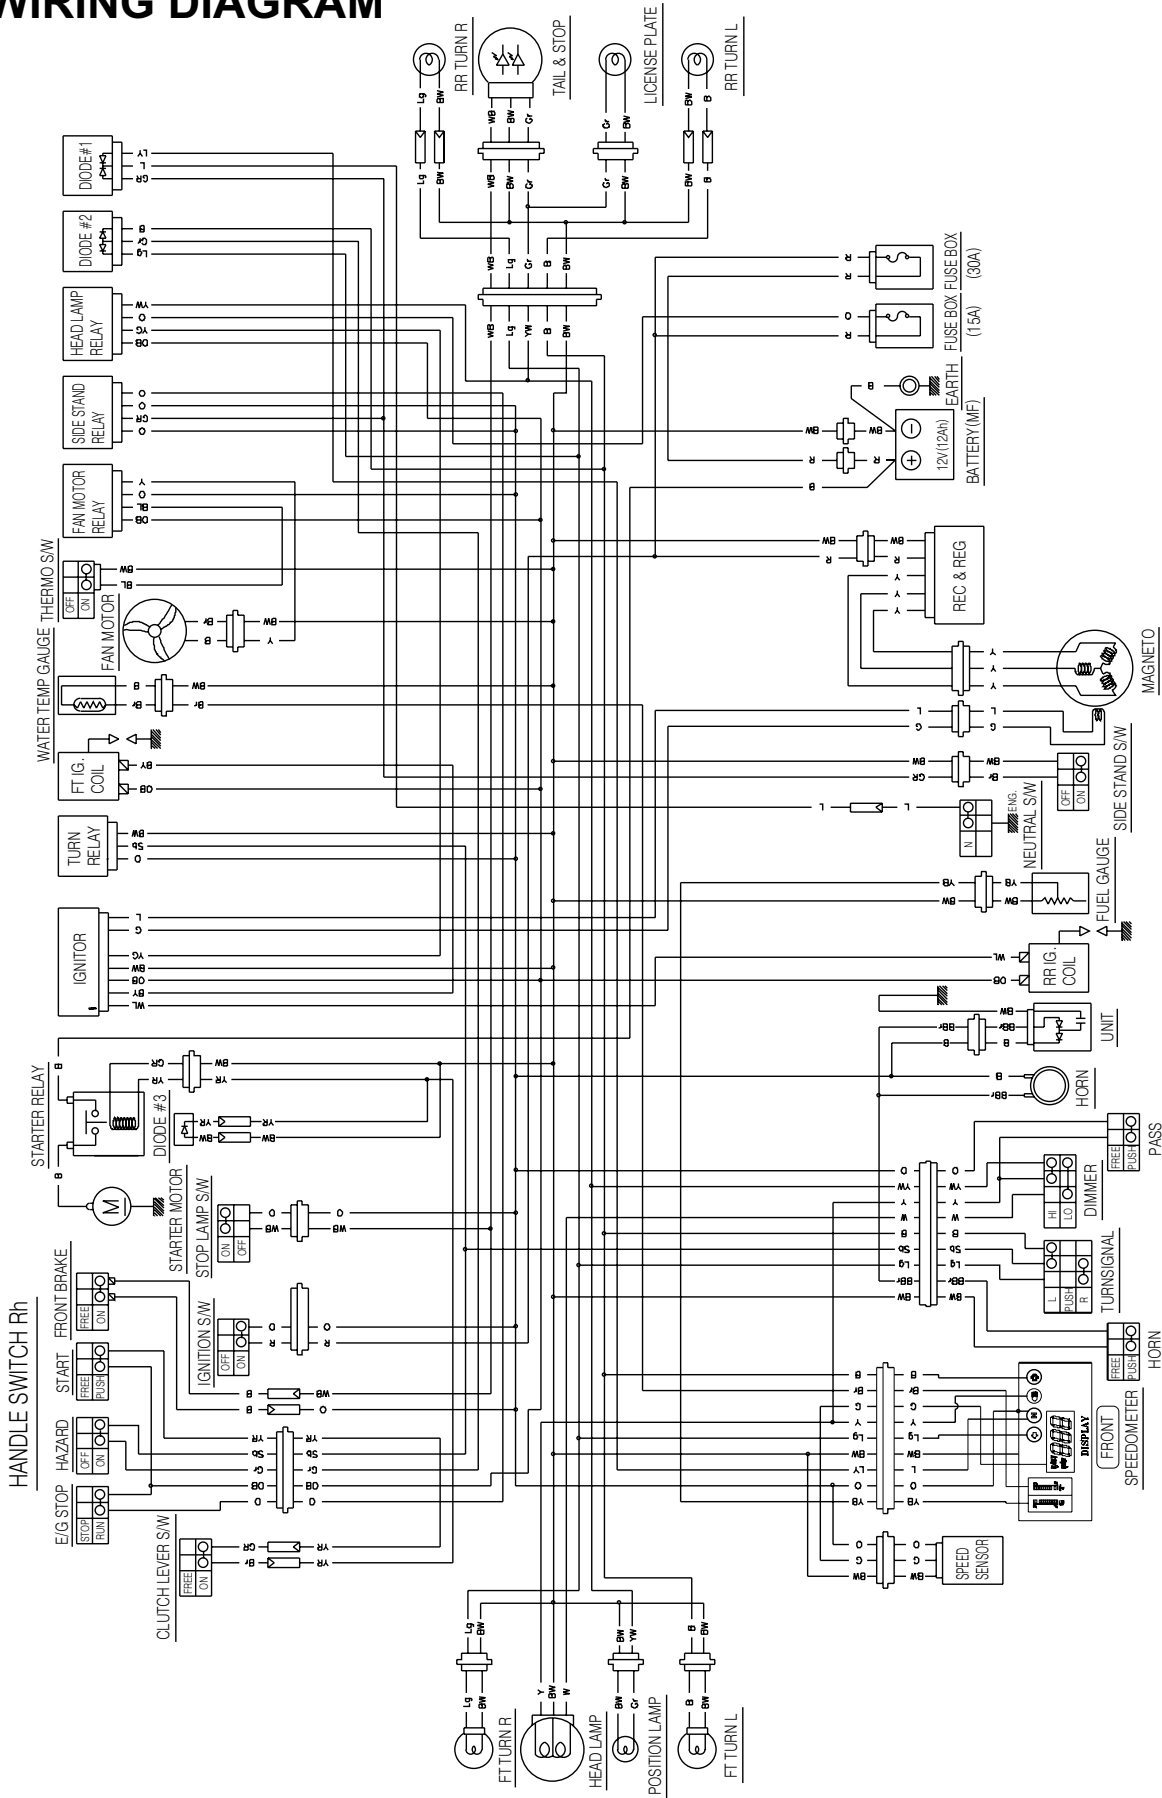

WIRING DIAGRAM